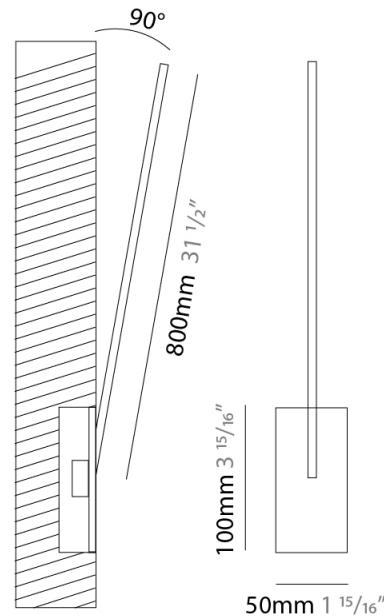

PROJECT	_____
TYPE	_____
SPECIFIER	_____
QUANTITY	_____
DATE	_____

SPILLO 1 ROD RECESSED

D46018- _____ - _____
base number   Color   Finish
                          Temperature   Options

1. To build a product code in our configurator select the specify button on the base model # product page
2. To build a manual product code on this datasheet choose from the options listed below in blue font and add the suffix to the base model #

GENERAL

Series: Spillo
Subseries: Spillo 1 Rod
Brand: Icone
Division: Design
Mounting Type: Recessed
Mounting Location: Wall
Subcategory: Ambient

PHYSICAL

Shape: Rectangle
Width (mm): 50
Width (in): 1 ¹⁵/₁₆
Height (mm): 800
Height (in): 31 ¹/₂
Light Distribution: Adjustable
Fixture Finish: WHI / BLK / CHR / BGD
Fixture Material: Brass

ELECTRICAL

Lamp Type: LED
Total Output Wattage (W): 10.56
Dimming: 0-10V Dimming
Driver Included: No
Driver Location: Remote
Driver Type: Constant Voltage - 120Vac
Driver Class: Class 2
Input Voltage (V): 120
Output Voltage (V): 12
Upon Request: (Not included, see components) 0-10Vdc dimming / 277Vac

LED

Color Temperature (°K): 2700 / 3000
Nominal Lumen (lm): 880
CRI: >90 CRI
Lamp Life (hrs): 50000

OPTICAL

Adjustability: Tilt 120°

RATINGS AND CERTIFICATIONS

Certified By: Certified for North American Standards
IP rating: IP20