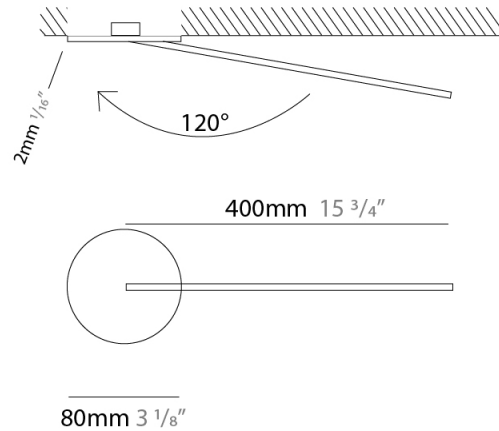

SPILLO 1 ROD ROUND BASE RECESSED

D46022- _____ - _____
base number   Color   Finish
                         Temperature   Options

1. To build a product code in our configurator select the specify button on the base model # product page
2. To build a manual product code on this datasheet choose from the options listed below in blue font and add the suffix to the base model #

GENERAL

Series: Spillo
Subseries: Spillo 1 Rod Round Base
Brand: Icone
Division: Design
Mounting Type: Recessed
Mounting Location: Wall
Subcategory: Ambient

PHYSICAL

Shape: Rectangle
Width (mm): 50
Width (in): 1 ¹⁵/₁₆
Height (mm): 400
Height (in): 15 ³/₄
Light Distribution: Adjustable
Fixture Finish: WHI / BLK / CHR / BGD
Fixture Material: Brass

ELECTRICAL

Lamp Type: LED
Total Output Wattage (W): 4.8
Dimming: 0-10V Dimming
Driver Included: No
Driver Location: Remote
Driver Type: Constant Voltage - 120Vac
Driver Class: Class 2
Input Voltage (V): 120
Output Voltage (V): 12
Upon Request: (Not included, see components) 0-10Vdc dimming / 277Vac

LED

Color Temperature (°K): 2700 / 3000
Nominal Lumen (lm): 440
CRI: >90 CRI
Lamp Life (hrs): 50000

OPTICAL

Adjustability: Tilt 120°

RATINGS AND CERTIFICATIONS

Certified By: Certified for North American Standards
IP rating: IP20