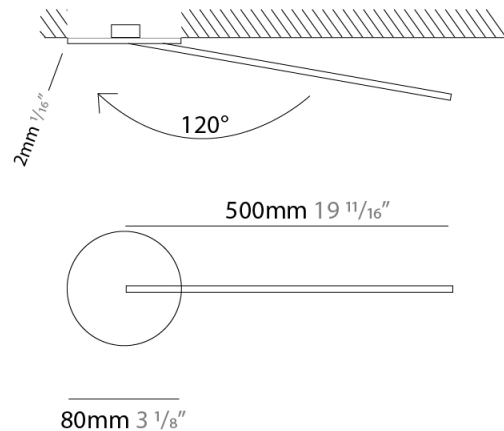

PROJECT	_____
TYPE	_____
SPECIFIER	_____
QUANTITY	_____
DATE	_____

SPILLO 1 ROD RECESSED

D46023- _____ - _____
base number   Color   Finish
                         Temperature   Options

1. To build a product code in our configurator select the specify button on the base model # product page
2. To build a manual product code on this datasheet choose from the options listed below in blue font and add the suffix to the base model #

GENERAL

Series: Spillo
Subseries: Spillo 1 Rod
Brand: Icone
Division: Design
Mounting Type: Recessed
Mounting Location: Wall
Subcategory: Ambient

PHYSICAL

Shape: Rectangle
Width (mm): 50
Width (in): 1 ¹⁵/₁₆
Height (mm): 500
Height (in): 19 ¹¹/₁₆
Light Distribution: Adjustable
Fixture Finish: WHI / BLK / CHR / BGD
Fixture Material: Brass

ELECTRICAL

Lamp Type: LED
Total Output Wattage (W): 6.6
Dimming: 0-10V Dimming
Driver Included: No
Driver Location: Remote
Driver Type: Constant Voltage - 120Vac
Driver Class: Class 2
Input Voltage (V): 120
Output Voltage (V): 12
Upon Request: (Not included, see components) 0-10Vdc dimming / 277Vac

LED

Color Temperature (°K): 2700 / 3000
Nominal Lumen (lm): 550
CRI: >90 CRI
Lamp Life (hrs): 50000

OPTICAL

Adjustability: Tilt 120°

RATINGS AND CERTIFICATIONS

Certified By: Certified for North American Standards
IP rating: IP20