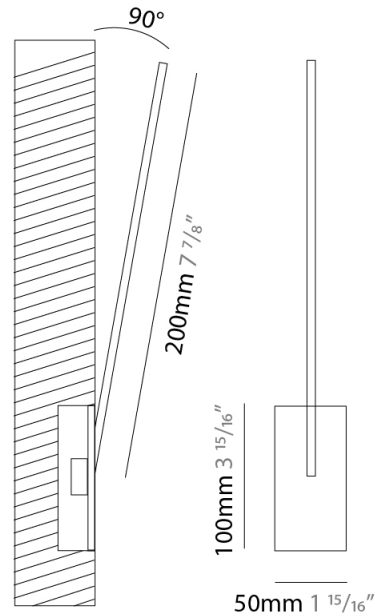

PROJECT	
TYPE	
SPECIFIER	
QUANTITY	
DATE	

SPILLO 1 ROD RECESSED

D46012- -
base number   Color   Finish
                         Temperature   Options

1. To build a product code in our configurator select the specify button on the base model # product page
2. To build a manual product code on this datasheet choose from the options listed below in blue font and add the suffix to the base model #

GENERAL

Series: Spillo
Subseries: Spillo 1 Rod
Brand: Icone
Division: Design
Mounting Type: Recessed
Mounting Location: Wall
Subcategory: Ambient

PHYSICAL

Shape: Rectangle
Width (mm): 50
Width (in): 1 15/16
Height (mm): 200
Height (in): 7 7/8
Light Distribution: Adjustable
Fixture Finish: WHI / BLK / CHR / BGD
Fixture Material: Brass

ELECTRICAL

Lamp Type: LED
Total Output Wattage (W): 2.64
Dimming: 0-10V Dimming
Driver Included: No
Driver Location: Remote
Driver Type: Constant Voltage - 120 / 277Vac
Driver Class: Class 2
Input Voltage (V): 120 - 277
Output Voltage (V): 12
Upon Request: (Not included, see components) 0-10Vdc dimming / 277Vac

LED

Color Temperature (°K): 2700 / 3000
Nominal Lumen (lm): 220
CRI: >90 CRI
Lamp Life (hrs): 50000

OPTICAL

Adjustability: Tilt 120°

RATINGS AND CERTIFICATIONS

Certified By: Certified for North American Standards
IP rating: IP20