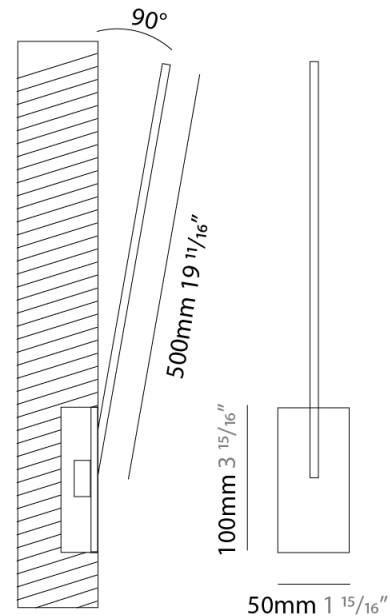

SPILLO 1 ROD RECESSED

D46015- _____ - _____
base number   Color   Finish
                         Temperature   Options

1. To build a product code in our configurator select the specify button on the base model # product page
2. To build a manual product code on this datasheet choose from the options listed below in blue font and add the suffix to the base model #

GENERAL

Series: Spillo
Subseries: Spillo 1 Rod
Brand: Icone
Division: Design
Mounting Type: Recessed
Mounting Location: Wall
Subcategory: Ambient

PHYSICAL

Shape: Rectangle
Width (mm): 50
Width (in): 1 ¹⁵/₁₆
Height (mm): 500
Height (in): 19 ¹¹/₁₆
Light Distribution: Adjustable
Fixture Finish: [WHI](#) / [BLK](#) / [CHR](#) / [BGD](#)
Fixture Material: Brass

ELECTRICAL

Lamp Type: LED
Total Output Wattage (W): 6.6
Dimming: 0-10V Dimming
Driver Included: No
Driver Location: Remote
Driver Type: Constant Voltage - 120Vac
Driver Class: Class 2
Input Voltage (V): 120
Output Voltage (V): 12
Upon Request: (Not included, see components) 0-10Vdc dimming / 277Vac

LED

Color Temperature (°K): [2700](#) / [3000](#)
Nominal Lumen (lm): 550
CRI: >90 CRI
Lamp Life (hrs): 50000

OPTICAL

Adjustability: Tilt 120°

RATINGS AND CERTIFICATIONS

Certified By: Certified for North American Standards
IP rating: IP20